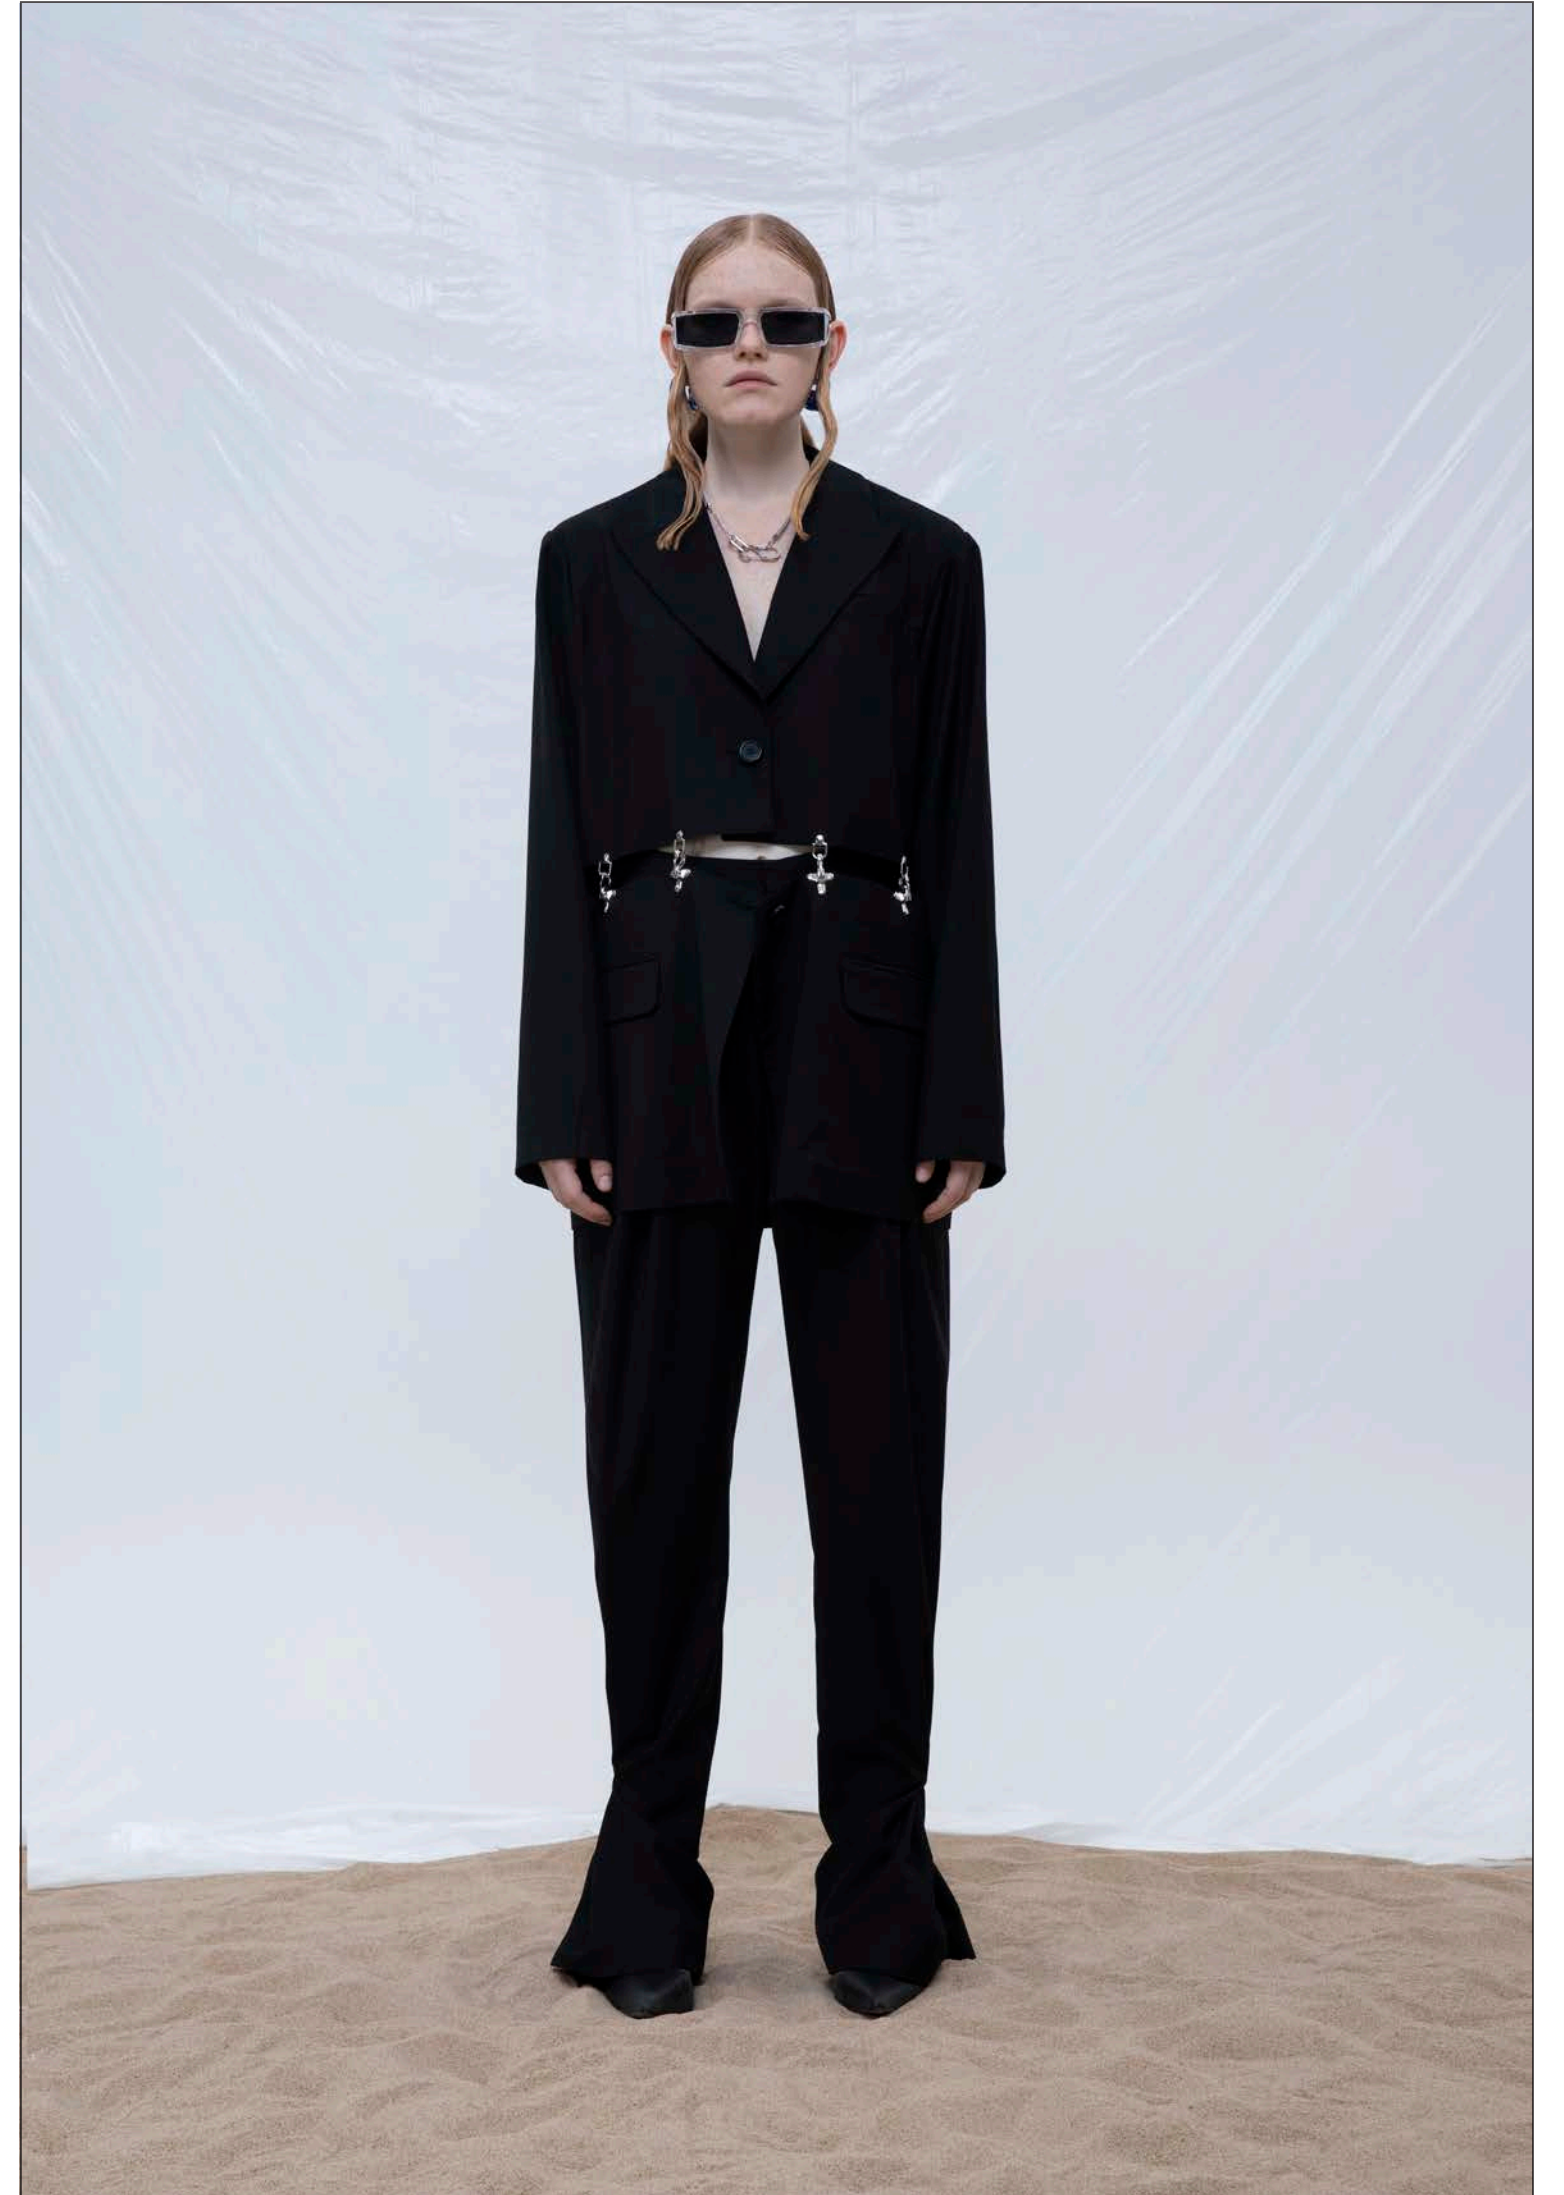

Spring / Summer 2021

5212Z10431 / RECYCLE LOGO TEE
5212L11788 / SS21 PRINTED CORSET DRESS

5211C11496 / GIGOT SLEEVE SHIRT
5211Q10807 / HOOK ON LONG TULLE SKIRT

5211C11503 / OCEAN DIP MESH TOP
5212K11029 / TWO PIECE SHORTS
5211K11030 / 35 METERS DEEP LEGGINGS

5212C11500 / BLACK CAMISOLE
5211K11024 / BLACK HIGH WAISTED PANTS

5212C11522 / 35 METERS DEEP SHIRT
5211K11028 / PANTS WITH ZIPPER DETAILS

5212C11499 / 35 METERS DEEP
5211K11023 / BIKER SHORTS

6211E10849 / HOOK ON SUIT JACKET
5211K11024 / BLACK HIGH WAISTED PANTS