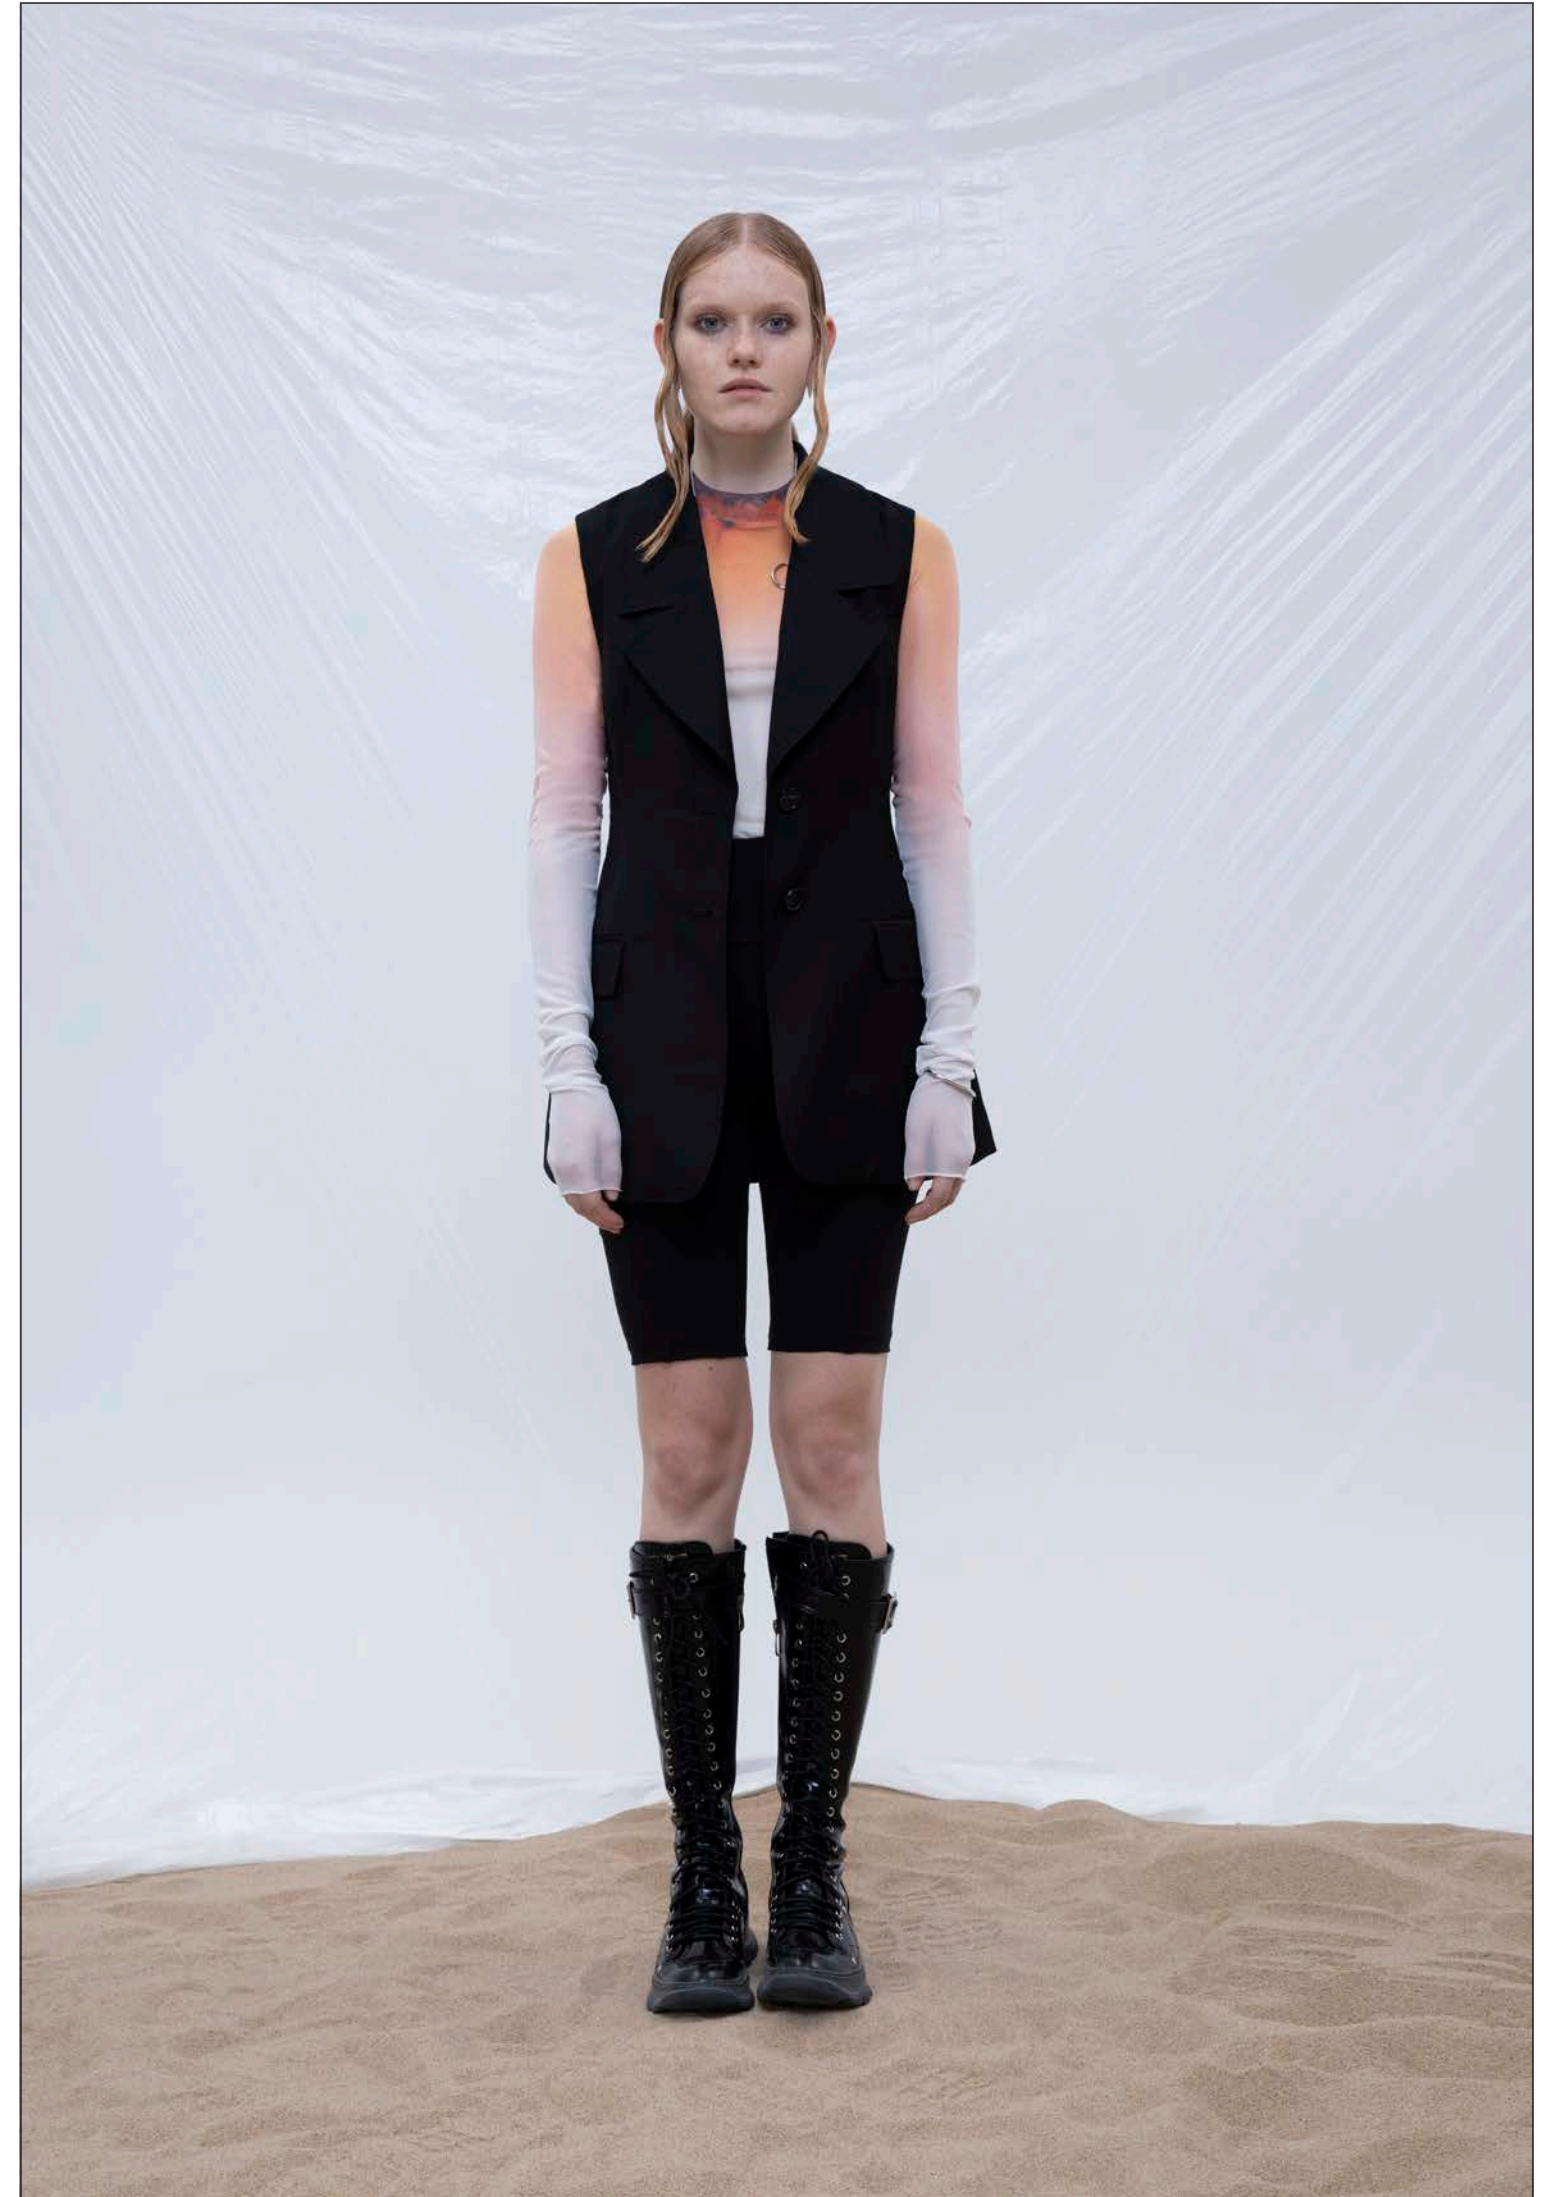

5211C11497 / RUST DIP TOP
5211E10854 / DETACHABLE SUIT JACKET
5211K11023 / BIKER SHORTS