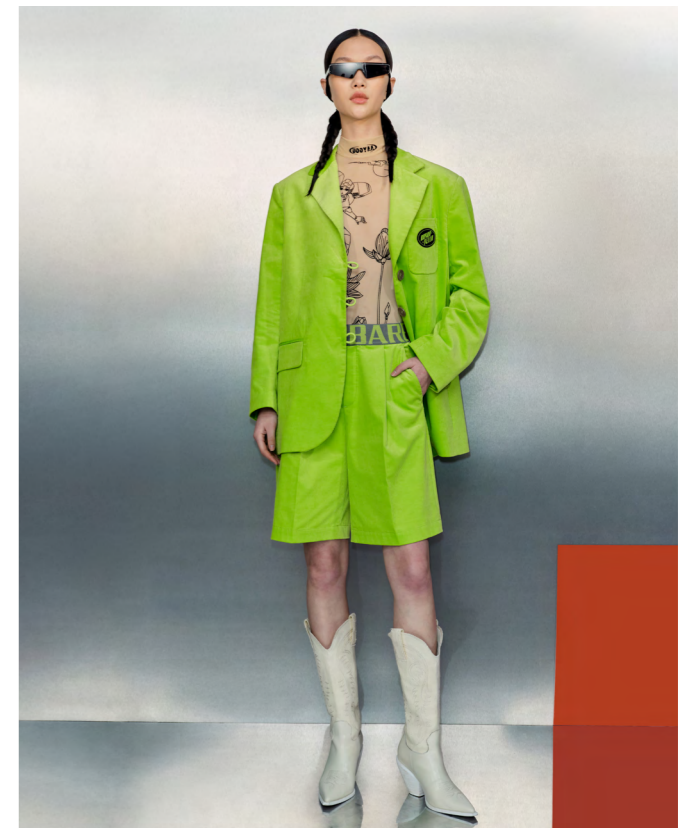

巾幗不讓

SHIRO

Pre-Fall20

SHIRO Pre-Fall20

It's really outdated to describe female strengths by only one benchmark when talking about "heroines", and valiance and gracefulness are in no way incompatible with them . In UOOYAA's opinion, heroine could be fashionable girls who possess spontaneity and don't persist in perfection for everything. They pursue their inner self without considering the gaze of others. UOOYAA 2020SS collection brings together such girls with different background and reveals the spirit of "Heroines".

JACKET

US011X1302

JACKET
PULLOVER

US011N4109
US011K5208

SWEATER

UY011M3247

JACKET

UY011X1326