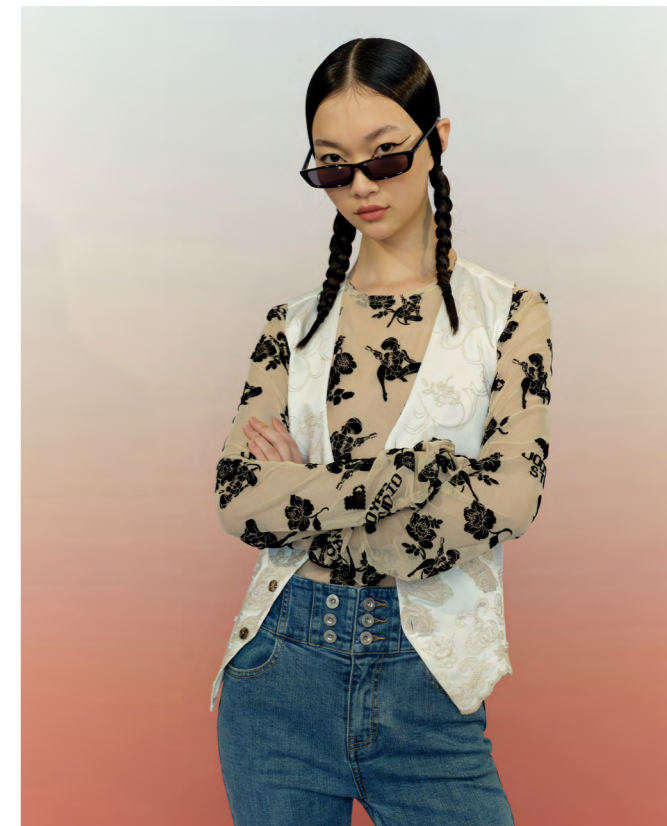

巾幗不讓

SHIRO

Pre-Fall20

SHIRO Pre-Fall20

It's really outdated to describe female strengths by only one benchmark when talking about "heroines", and valiance and gracefulness are in no way incompatible with them . In UOOYAA's opinion, heroine could be fashionable girls who possess spontaneity and don't persist in perfection for everything. They pursue their inner self without considering the gaze of others. UOOYAA 2020SS collection brings together such girls with different background and reveals the spirit of "Heroines".

SHIRO SHIRO SHIRO

Shiro Shiro Shiro

DRESS
PANTS

UY011L1060
US011N2125

SHIRT
BRA
PANTS

UY011C1059
UY011M1071
US011N2125

PULLOVER
PANTS

UY011M3047
UY945N2059